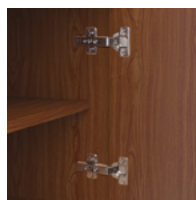

lancaster

Bedside Cabinet
1 Drawer, 1 Door

kwalu.

Furnishing the Future™

lancaster

Bedside Cabinet

1 Drawer, 1 Door

The Lancaster Collection offers unobtrusive refinement and skilled craftsmanship to form the perfect balance between function and beauty. Rich OG detailing on the tops and recessed insert panels set into chamfered frames on doors and drawers. Collection available with or without contrasting edges as well as custom color combinations.

Model: LABS11R
21W 19D 30H

Features

Durable Finish

Kwalu's proprietary finish doesn't have any of the drawbacks of wood. The finish is moisture impervious, easy to clean and maintenance-free.

Chamfered Frames

The raised overlay on this collection adds a classic style feature.

Door Hinges

100° self-closing, kitchen-grade Blum® Euro Hinges provide a smooth motion.

Drawers

Are constructed with both dowel and mechanical fasteners for additional strength. 100lb static and dynamic load Euro Drawer Slides allow for easy opening and closing.