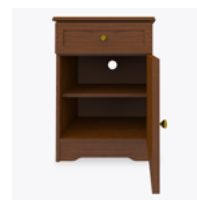

Rear Venting

Rear venting maximizes air circulation for improved health.